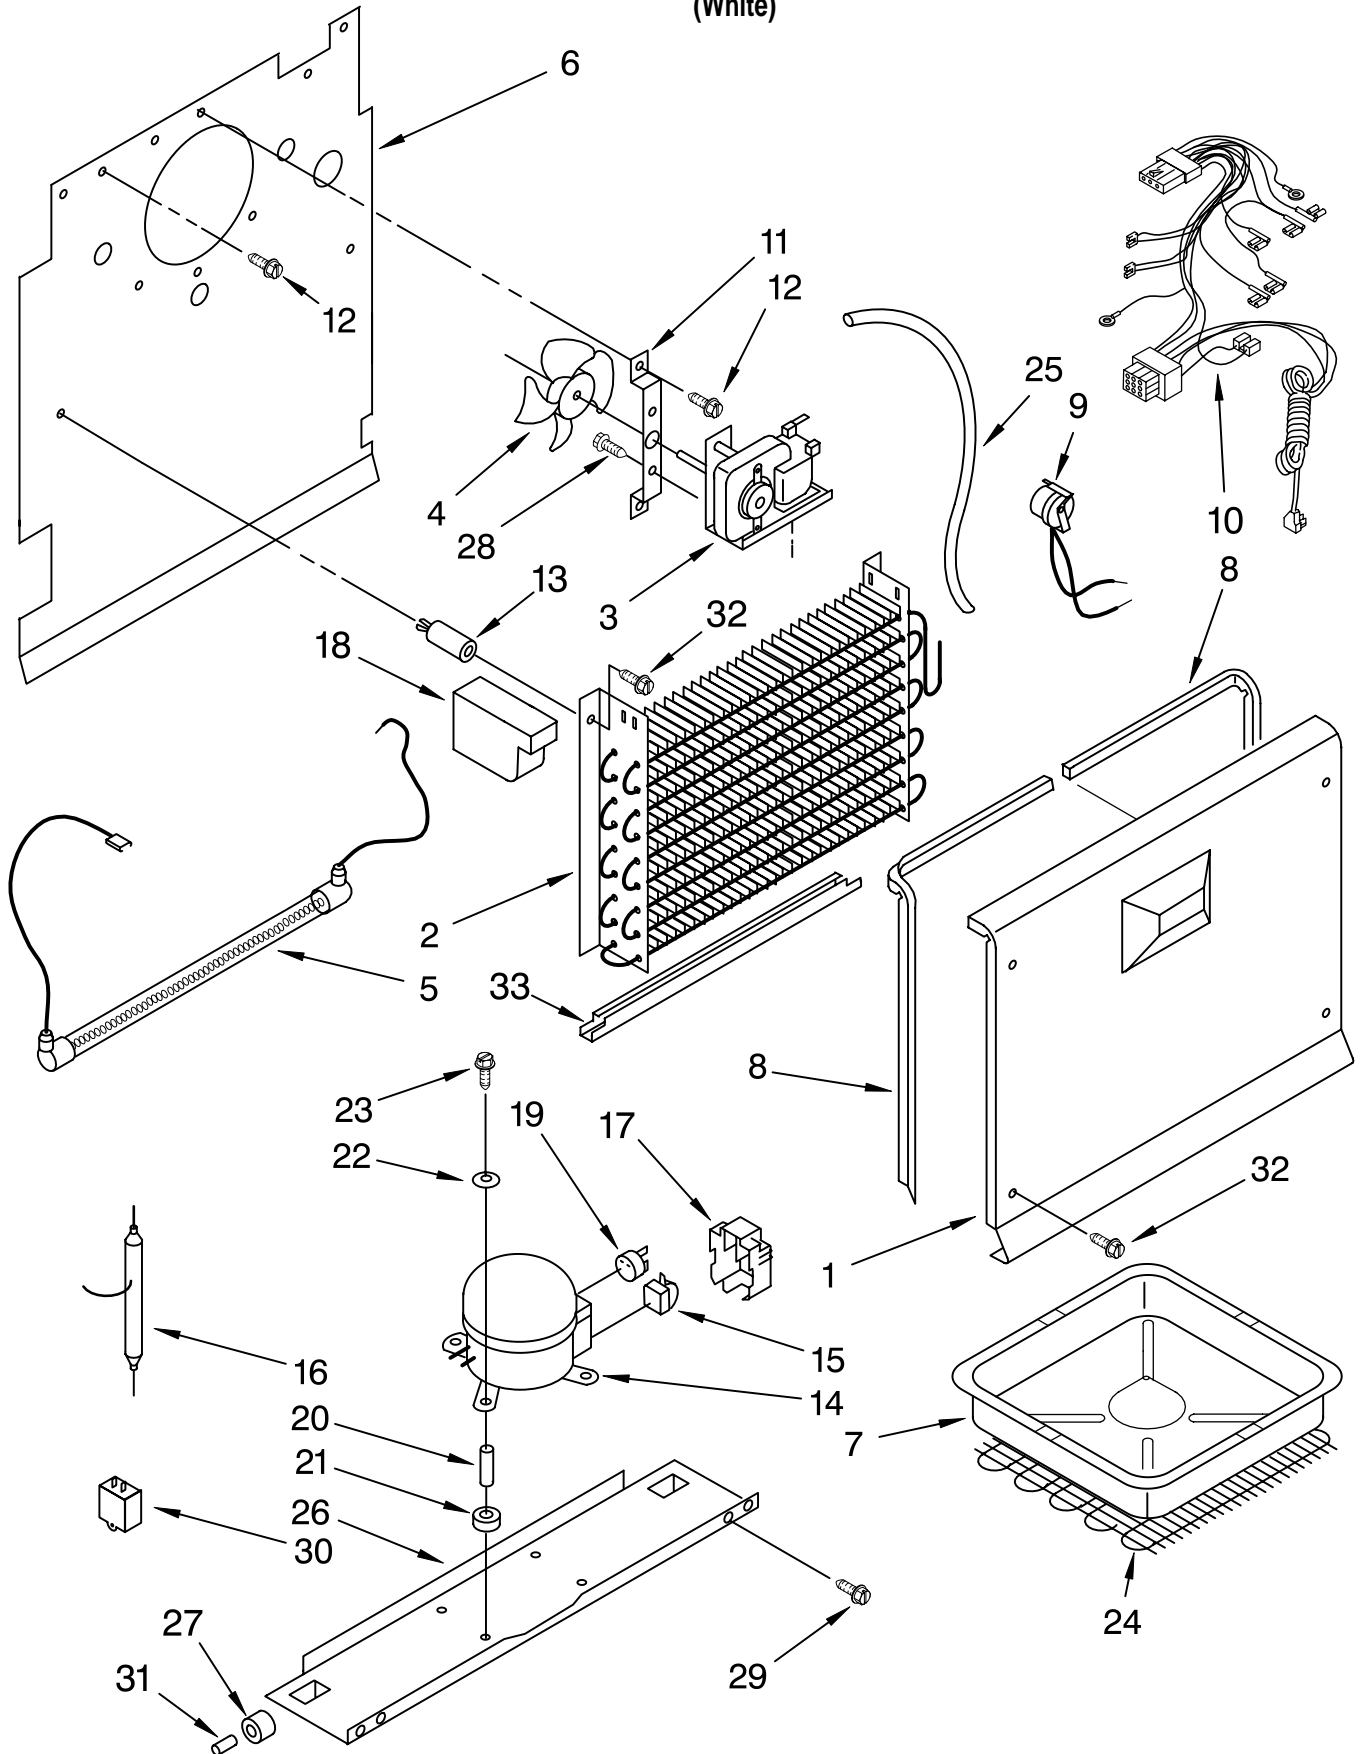

UNIT PARTS

For Model: EV181NZRQ02
(White)

FOR ORDERING INFORMATION REFER TO PARTS PRICE LIST

UNIT PARTS

For Model: EV181NZRQ02
(White)

Illus. No.	Part No.	DESCRIPTION
1	4390662	Cover, Evaporator
2	4357244	Evaporator
3	4357004	Motor, Fan
4	4356920	Blade, Fan
5	W10179594	Heater, Defrost
6	4357123	Plate, Evaporator Mount
7	W10164623	Drain Pan
8		Gasket, Cover Evaporator
	4390663	Right
	4390664	Left
9	8210253	Bi-Metal Defrost
10	8210386	Harness, Wiring (With Power Cord)
11	4357129	Bracket, Motor
12	4356943	Screw, Motor
13	4357020	Grommet
14	4356775	Compressor (Includes Items 15,17,19, & 21)
15	4356738	Relay
16	4357299	Drier
17	4356777	Cover
18	8210261	Block, Foam
19	4356776	Overload
20	4356846	Sleeve
21	4356335	Compressor, Grommet
22	4356847	Washer
23	8210220	Screw, Compressor
24	8210248	Condenser
25	4357263	Heat, Exchanger
26	8210202	Pan, Compressor
27	4390754	Roller
28	4356970	Screw
29	W10134902	Screw
30	8210224	Capacitor
31	4390755	Axle
32	4390821	Screw
33	W10164624	Shield, Heater

REFRIGERANT CHARGE

5.8 oz.
(R-134A)